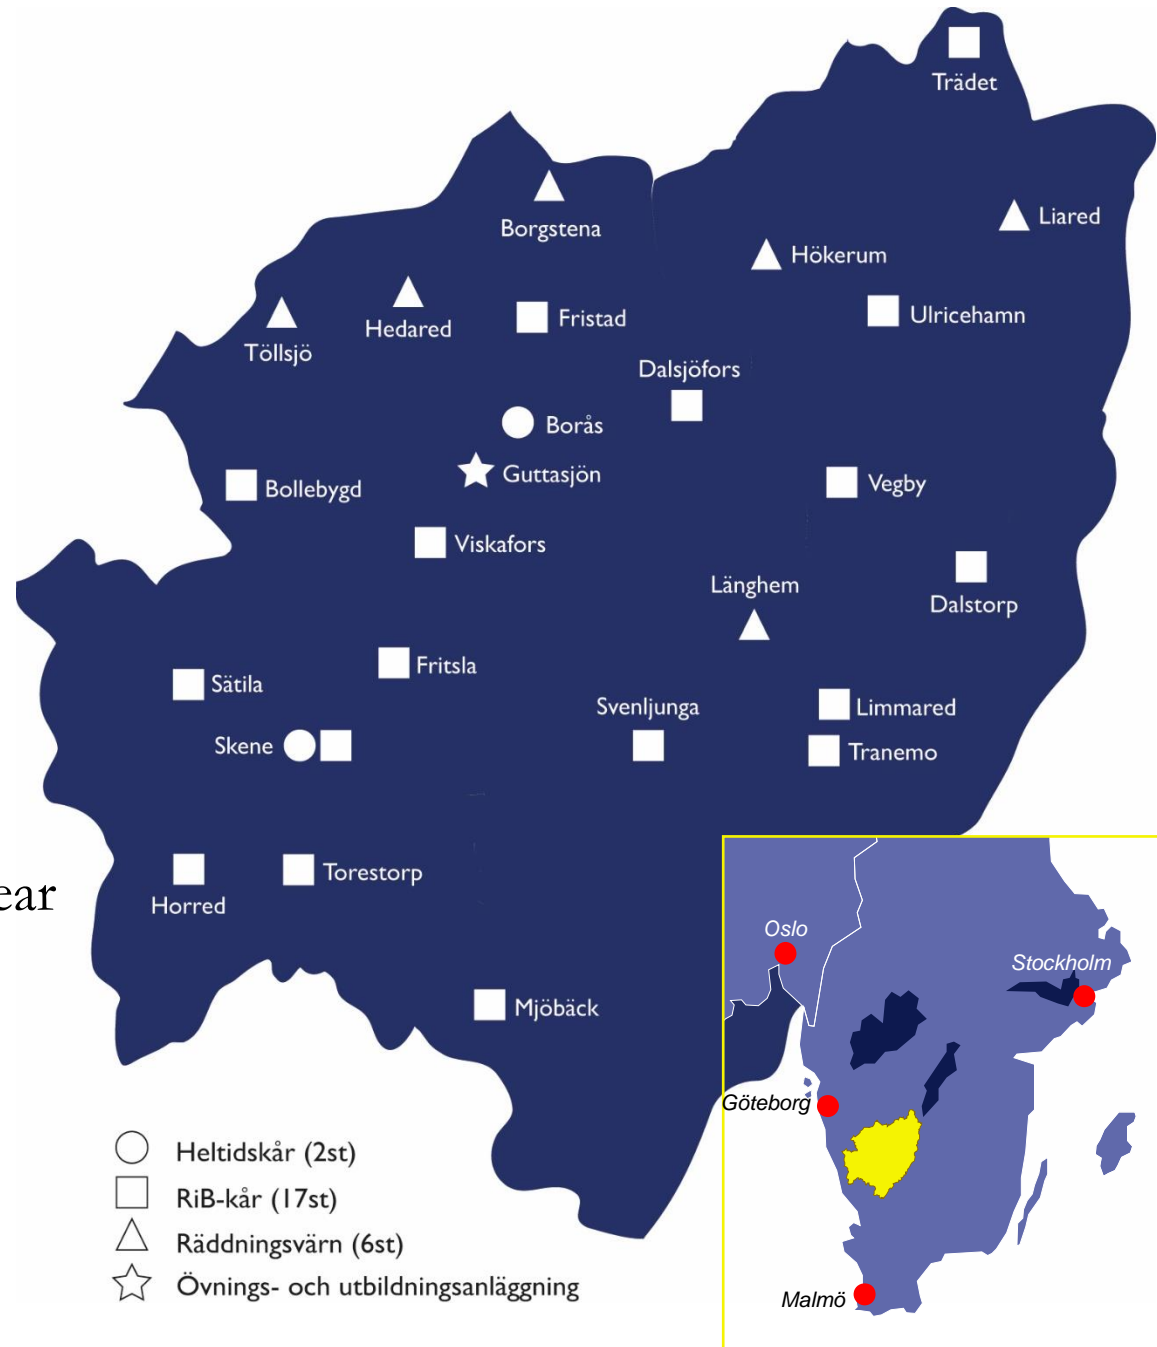

SÄRF

24 fire stations

- 2 full time
- 17 part time
- 6 voluntary

87 persons on call 24/7

2 500-3 000 call outs per year